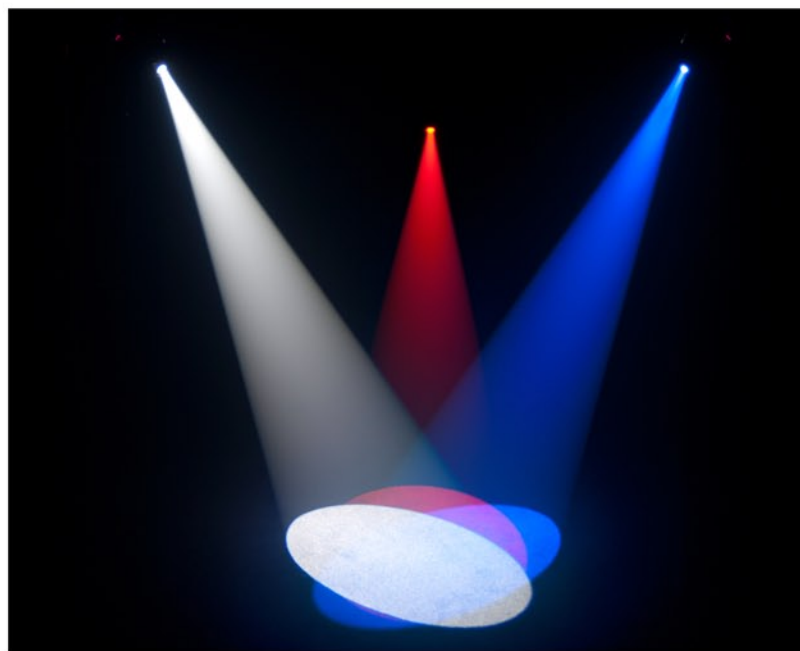

INTIMIDATOR™ COLOR LED

Intimidator™ Color LED

Weight: 8.3lbs (3.7kg)

Size: 10in x 8.3in x 9.4in

255mm x 210mm x 250mm

Key Features

- LED-powered color changer makes any environment pop with color
- Adjustable focus allows for soft or crisp edges at almost any distance
- Electronic dimming and strobe feature delivers silent operation
- Variable-speed rainbow scroll to match the beat and mood of any song
- Power link up to 26 units to save time running cables and extension cords
- Awesome sound-activated programs dance to the beat of the music
- 14 unique colors + white